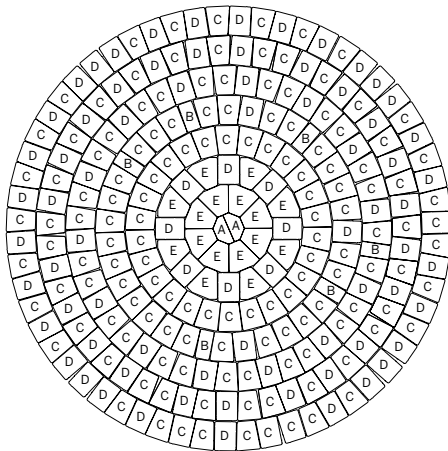

Parisien

Circle

DESCRIPTION: Paver
CODE: 1170
TEXTURE: Smooth and Beveled

PALLET OVERVIEW 1170

Specifications per pallet	Imperial	Metric
Cubing	50.70 ft.²	4.70 m ²
Weight	1440 lbs	653 kg
Number of rows	6	
	8.45 ft. ² /row	0.79 m ² /row
Circle diameter	7' 11"	2.41 m

APPLICATIONS

Pedestrian or light vehicular traffic, residential driveways, patios and swimming pool decks.

NOTES

1 pallet creates one full or 2 half-circles.
 See page 112 for more technical information and installation details.

	Unit dimensions	in	mm	Units/pallet
HALF OCTAGON 	Thickness	2 3/8	60	6 units
	Width	-	-	
	Length	-	-	
SMALL RECTANGLE 	Thickness	2 3/8	60	6 units
	Width	-	-	
	Length	-	-	
SMALL RADIUS 	Thickness	2 3/8	60	138 units
	Width	-	-	
	Length	-	-	
RECTANGLE 	Thickness	2 3/8	60	84 units
	Width	-	-	
	Length	-	-	
RADIUS 	Thickness	2 3/8	60	18 units
	Width	-	-	
	Length	-	-	

ROW	UNIT	DIAMETER	
		in.	(cm)
Center	A = 2	6.3	(16)
1	E = 8	18.9	(48)
2	E = 8, D = 8	31.5	(80)
3	C = 26	44.1	(112)
4	C = 28, D = 3, B = 5	57.5	(146)
5	C = 28, D = 14, B = 1	70.1	(178)
6	C = 28, D = 23	82.7	(210)
7	C = 25, D = 34	94.9	(241)