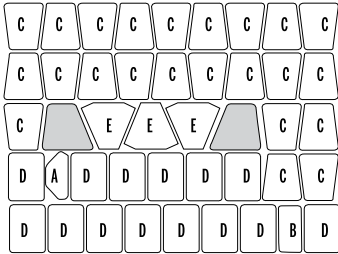

Parisien

Circle

DESCRIPTION: Paver
CODE: 1170
TEXTURE: Smooth and Beveled

PALLET OVERVIEW 1170

Specifications per pallet	Imperial	Metric
Cubing	50.70 ft.²	4.70 m ²
Weight	1440 lbs	653 kg
Number of rows	6	
	8.45 ft. ² /row	0.79 m ² /row
Circle diameter	7' 11"	2.41 m

APPLICATIONS

Pedestrian or light vehicular traffic, residential driveways, patios and swimming pool decks.

NOTES

1 pallet creates one full or 2 half-circles.
 See page 112 for more technical information and installation details.

ROW	UNIT	DIAMETER	
		in.	(cm)
Center	A = 2	6.3	(16)
1	E = 8	18.9	(48)
2	E = 8, D = 8	31.5	(80)
3	C = 26	44.1	(112)
4	C = 28, D = 3, B = 5	57.5	(146)
5	C = 28, D = 14, B = 1	70.1	(178)
6	C = 28, D = 23	82.7	(210)
7	C = 25, D = 34	94.9	(241)