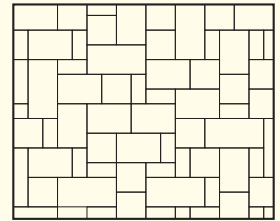

LARGE RECTANGLE

JUMBO RECTANGLE

COLOR OPTIONS

SPECIAL ORDER

STONE PATTERNS

COLONIAL & VINTAGE COBBLESTONE

1PC PATTERN A

- Rectangle 100%

1PC PATTERN B

- Square 100%

2PC PATTERN A

- Square 25%
- Rectangle 75%

2PC PATTERN B

- Square 25%
- Rectangle 75%

2PC PATTERN C

- Square 25%
- Rectangle 75%

3PC PATTERN A

- Small Rectangle 21%
- Square 34%
- Rectangle 45%

3PC PATTERN B

- Small Rectangle 17%
- Square 30%
- Rectangle 53%

4PC PATTERN

- Small Rectangle 12%
- Square 27%
- Rectangle 31%
- Large Rectangle 30%

5PC PATTERN A

- Small Rectangle 6%
- Square 22%
- Rectangle 21%
- Large Rectangle 32%
- Jumbo Rectangle 19%

5PC PATTERN B

- Small Rectangle 6%
- Square 22%
- Rectangle 21%
- Large Rectangle 32%
- Jumbo Rectangle 19%