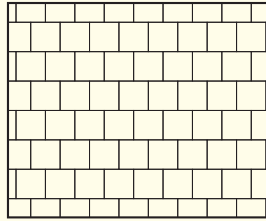

LARGE RECTANGLE

5.5" x 11" 2 3/8" thick 2.4 pcs/sf 100 sf/pallet

JUMBO RECTANGLE

8.25" x 11" 2 3/8" thick 1.58 pcs/sf 101.27 sf/pallet

SHAPE OPTIONS

SMALL RECTANGLE

SQUARE

RECTANGLE

LARGE RECTANGLE

JUMBO RECTANGLE

COLOR OPTIONS

SPECIAL ORDER

STONE PATTERNS

COLONIAL & VINTAGE COBBLESTONE

1PC PATTERN A

- Rectangle 100%

1PC PATTERN B

- Square 100%

2PC PATTERN A

- Square 25%
- Rectangle 75%

2PC PATTERN B

- Square 25%
- Rectangle 75%

2PC PATTERN C

- Square 25%
- Rectangle 75%

3PC PATTERN A

- Small Rectangle 21%
- Square 34%
- Rectangle 45%

3PC PATTERN B

- Small Rectangle 17%
- Square 30%
- Rectangle 53%

4PC PATTERN

- Small Rectangle 12%
- Square 27%
- Rectangle 31%
- Large Rectangle 30%