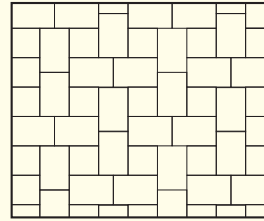

LARGE RECTANGLE

5.5" x 11" 2 3/8" thick 2.4 pcs/sf 100 sf/pallet

JUMBO RECTANGLE

8.25" x 11" 2 3/8" thick 1.58 pcs/sf 101.27 sf/pallet

SHAPE OPTIONS

SMALL RECTANGLE

SQUARE

RECTANGLE

LARGE RECTANGLE

JUMBO RECTANGLE

COLOR OPTIONS

SPECIAL ORDER

STONE PATTERNS

COLONIAL & VINTAGE COBBLESTONE

1PC PATTERN A

- Rectangle 100%

1PC PATTERN B

- Square 100%

2PC PATTERN A

- Square 25%
- Rectangle 75%

2PC PATTERN B

- Square 25%
- Rectangle 75%

2PC PATTERN C

- Square 25%
- Rectangle 75%

3PC PATTERN A

- Small Rectangle 21%
- Square 34%
- Rectangle 45%

3PC PATTERN B

- Small Rectangle 17%
- Square 30%
- Rectangle 53%

4PC PATTERN

- Small Rectangle 12%
- Square 27%
- Rectangle 31%
- Large Rectangle 30%