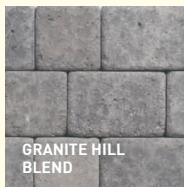

VINTAGE COBBLESTONE

As the name suggests - like a fine wine with a sophisticated taste, our Vintage Cobblestone truly looks just that, Vintage. This 5 piece paver has a uniform yet barrel spun tumbled surface to bring ultimate popularity to our pavers.

LARGE RECTANGLE

5.5" x 11" 2 3/8" thick 2.4 pcs/sf 100 sf/pallet

JUMBO RECTANGLE

8.25" x 11" 2 3/8" thick 1.58 pcs/sf 101.27 sf/pallet

SHAPE OPTIONS

SMALL RECTANGLE

SQUARE

RECTANGLE

LARGE RECTANGLE

JUMBO RECTANGLE

COLOR OPTIONS

SPECIAL ORDER

STONE PATTERNS

COLONIAL & VINTAGE COBBLESTONE

1PC PATTERN A

- Rectangle 100%