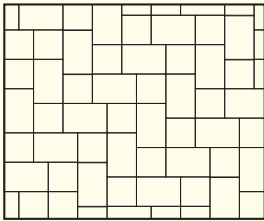

LARGE RECTANGLE

JUMBO RECTANGLE

COLOR OPTIONS

SPECIAL ORDER

STONE PATTERNS

COLONIAL & VINTAGE COBBLESTONE

1PC PATTERN A

- Rectangle 100%

1PC PATTERN B

- Square 100%

2PC PATTERN A

- Square 25%
- Rectangle 75%

2PC PATTERN B

- Square 25%
- Rectangle 75%

2PC PATTERN C

- Square 25%
- Rectangle 75%

3PC PATTERN A

- Small Rectangle 21%
- Square 34%
- Rectangle 45%

3PC PATTERN B

- Small Rectangle 17%
- Square 30%
- Rectangle 53%

4PC PATTERN

- Small Rectangle 12%
- Square 27%
- Rectangle 31%
- Large Rectangle 30%

5PC PATTERN A

- Small Rectangle 6%
- Square 22%
- Rectangle 21%
- Large Rectangle 32%
- Jumbo Rectangle 19%

5PC PATTERN B

- Small Rectangle 6%
- Square 22%
- Rectangle 21%
- Large Rectangle 32%
- Jumbo Rectangle 19%