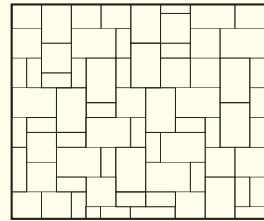

LARGE RECTANGLE

JUMBO RECTANGLE

COLOR OPTIONS

SPECIAL ORDER

STONE PATTERNS

COLONIAL & VINTAGE COBBLESTONE

1PC PATTERN A

- Rectangle 100%

1PC PATTERN B

- Square 100%

2PC PATTERN A

- Square 25%
- Rectangle 75%

2PC PATTERN B

- Square 25%
- Rectangle 75%

2PC PATTERN C

- Square 25%
- Rectangle 75%

3PC PATTERN A

- Small Rectangle 21%
- Square 34%
- Rectangle 45%

3PC PATTERN B

- Small Rectangle 17%
- Square 30%
- Rectangle 53%

4PC PATTERN

- Small Rectangle 12%
- Square 27%
- Rectangle 31%
- Large Rectangle 30%

5PC PATTERN A

- Small Rectangle 6%
- Square 22%
- Rectangle 21%
- Large Rectangle 32%
- Jumbo Rectangle 19%

5PC PATTERN B

- Small Rectangle 6%
- Square 22%
- Rectangle 21%
- Large Rectangle 32%
- Jumbo Rectangle 19%