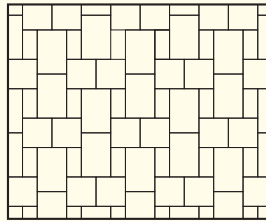

LARGE RECTANGLE

JUMBO RECTANGLE

COLOR OPTIONS

SPECIAL ORDER

STONE PATTERNS

COLONIAL & VINTAGE COBBLESTONE

1PC PATTERN A

- Rectangle 100%

1PC PATTERN B

- Square 100%

2PC PATTERN A

- Square 25%
- Rectangle 75%

2PC PATTERN B

- Square 25%
- Rectangle 75%

2PC PATTERN C

- Square 25%
- Rectangle 75%

3PC PATTERN A

- Small Rectangle 21%
- Square 34%
- Rectangle 45%

3PC PATTERN B

- Small Rectangle 17%
- Square 30%
- Rectangle 53%

4PC PATTERN

- Small Rectangle 12%
- Square 27%
- Rectangle 31%
- Large Rectangle 30%

5PC PATTERN A

- Small Rectangle 6%
- Square 22%
- Rectangle 21%
- Large Rectangle 32%
- Jumbo Rectangle 19%

5PC PATTERN B

- Small Rectangle 6%
- Square 22%
- Rectangle 21%
- Large Rectangle 32%
- Jumbo Rectangle 19%