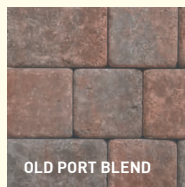

VINTAGE COBBLESTONE

As the name suggests - like a fine wine with a sophisticated taste, our Vintage Cobblestone truly looks just that, Vintage. This 5 piece paver has a uniform yet barrel spun tumbled surface to bring ultimate popularity to our pavers.

LARGE RECTANGLE

5.5" x 11" 2 3/8" thick 2.4 pcs/sf 100 sf/pallet

JUMBO RECTANGLE

8.25" x 11" 2 3/8" thick 1.58 pcs/sf 101.27 sf/pallet

SHAPE OPTIONS

SMALL RECTANGLE

SQUARE

RECTANGLE

LARGE RECTANGLE

JUMBO RECTANGLE

COLOR OPTIONS

SPECIAL ORDER

STONE PATTERNS

COLONIAL & VINTAGE COBBLESTONE

1PC PATTERN A

- Rectangle 100%