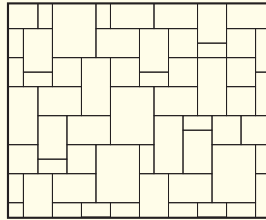

LARGE RECTANGLE

JUMBO RECTANGLE

COLOR OPTIONS

SPECIAL ORDER

STONE PATTERNS

COLONIAL & VINTAGE COBBLESTONE

1PC PATTERN A

- Rectangle 100%

1PC PATTERN B

- Square 100%

2PC PATTERN A

- Square 25%
- Rectangle 75%

2PC PATTERN B

- Square 25%
- Rectangle 75%

2PC PATTERN C

- Square 25%
- Rectangle 75%

3PC PATTERN A

- Small Rectangle 21%
- Square 34%
- Rectangle 45%

3PC PATTERN B

- Small Rectangle 17%
- Square 30%
- Rectangle 53%

4PC PATTERN

- Small Rectangle 12%
- Square 27%
- Rectangle 31%
- Large Rectangle 30%

5PC PATTERN A

- Small Rectangle 6%
- Square 22%
- Rectangle 21%
- Large Rectangle 32%
- Jumbo Rectangle 19%

5PC PATTERN B

- Small Rectangle 6%
- Square 22%
- Rectangle 21%
- Large Rectangle 32%
- Jumbo Rectangle 19%