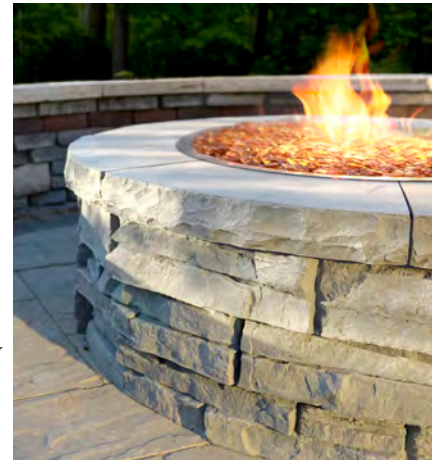

# RIVERCREST® FIRE PIT

16" HEIGHT WITH COPING

COASTAL SLATE

BUFF

## FIRE PIT GRILL

This Grill fits securely into the Fire Pit. The swiveling Grill surface is 14" x 18".  
*Note: Fire Pit Insert and Grill are included with the Rivercrest Fire Pit.*

24" SWING AWAY GRILL

# SUNSET FIRE PITS

Round and Square Fire Pits are available in Brussels Dimensional Stone® colors: Desert Sand, Sandstone and Mahogany Ash.

Round  
(shown in Mahogany Ash)

Square  
(shown in Mahogany Ash)