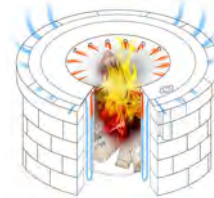

UNILOCK REDUCED SMOKE INSERT

AVAILABLE FOR BOTH RIVERCREST AND SUNSET FIRE PIT KITS

Post and Grill sold separately.

ZENTRO TECHNOLOGY FIRE PIT INSERT

SUNSET FIRE PITS

Round and Square Fire Pits are available in Brussels Dimensional Stone® colors: Desert Sand, Sandstone and Mahogany Ash.