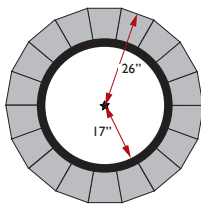

Square
(shown in Mahogany Ash)