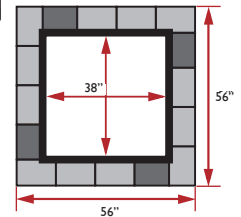

DESERT SAND